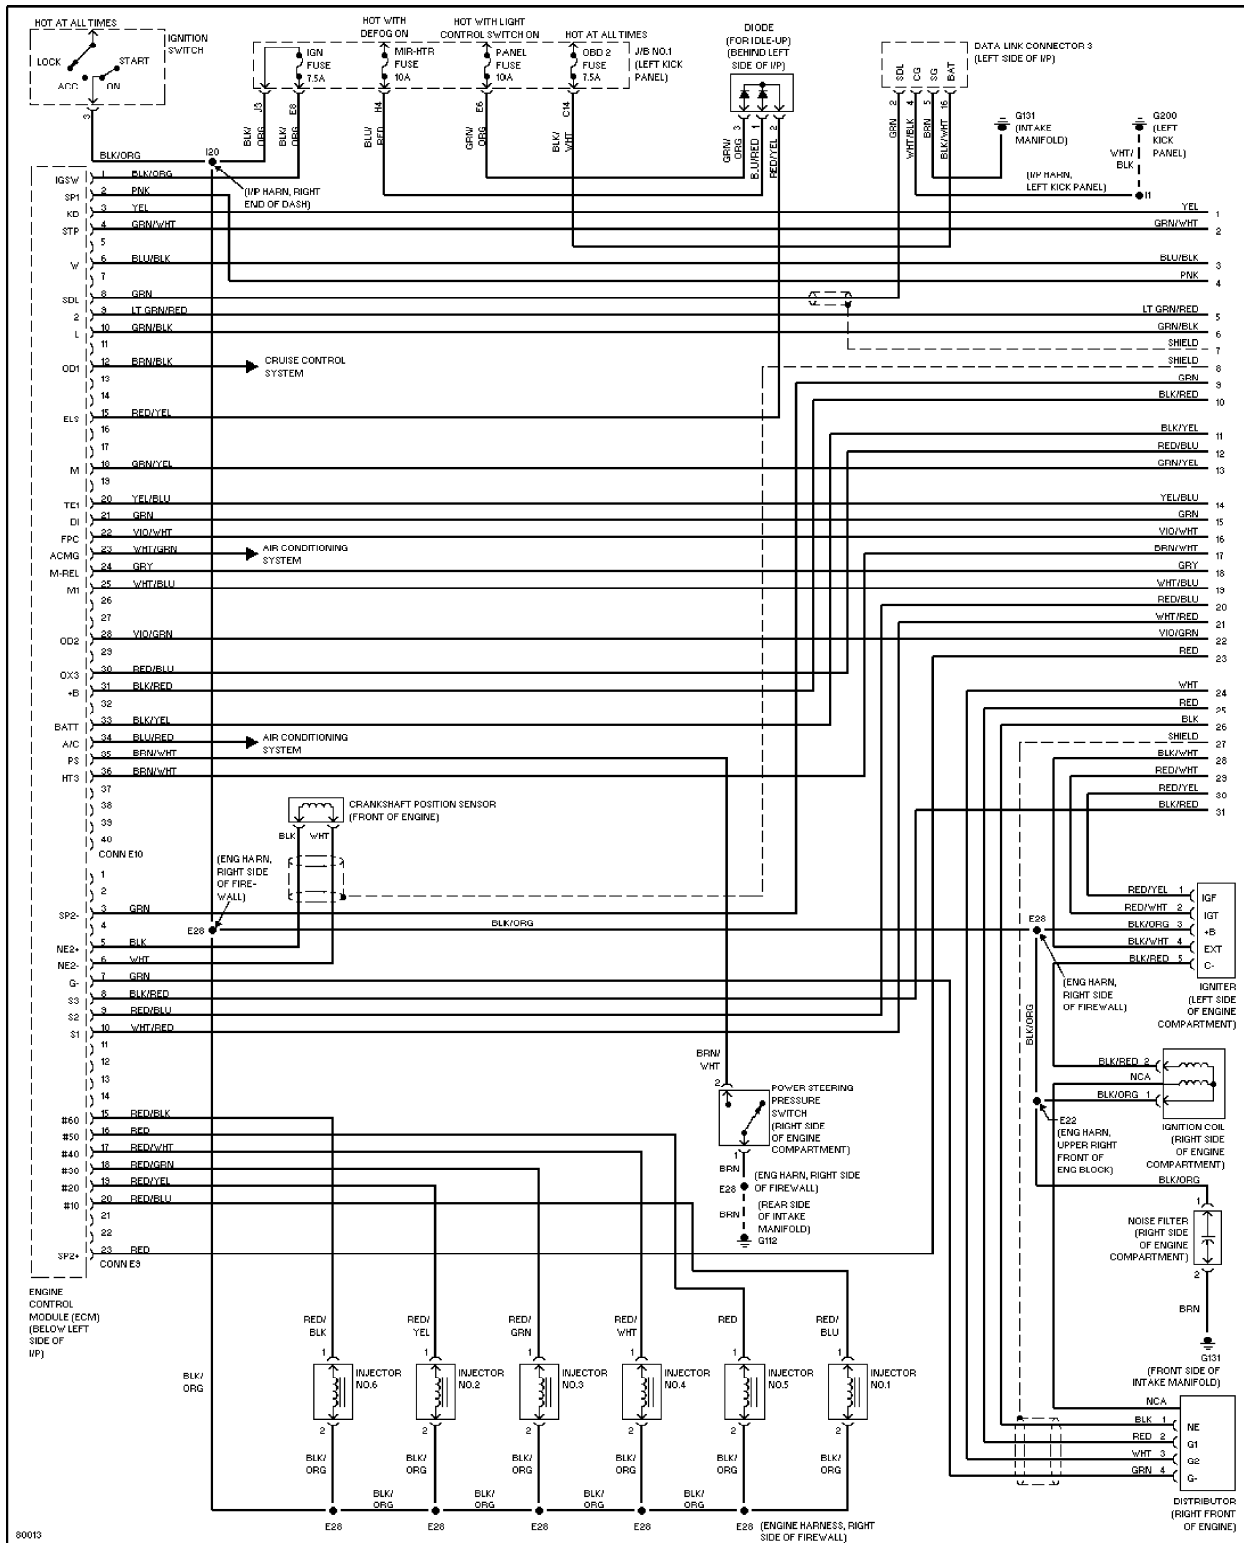

L - WIRING DIAGRAMS

1996 Toyota Supra

1996 ENGINE PERFORMANCE
Toyota Wiring Diagrams

Supra

* PLEASE READ THIS FIRST *

NOTE: California and Federal applies to installed emission equipment, which may be verified by underhood emission decal. California emissions may be available in other states. References to California models applies to California emission vehicles.

WIRING DIAGRAMS

Fig. 1: Wiring Diagram (Non-Turbo - 1 Of 4)

Fig. 2: Wiring Diagram (Non-Turbo - 2 Of 4)

Fig. 3: Wiring Diagram (Non-Turbo - 3 Of 4)

Fig. 4: Wiring Diagram (Non-Turbo - 4 Of 4)

Fig. 5: Wiring Diagram (Turbo - 1 Of 4)

Fig. 6: Wiring Diagram (Turbo - 2 Of 4)

Fig. 7: Wiring Diagram (Turbo - 3 Of 4)