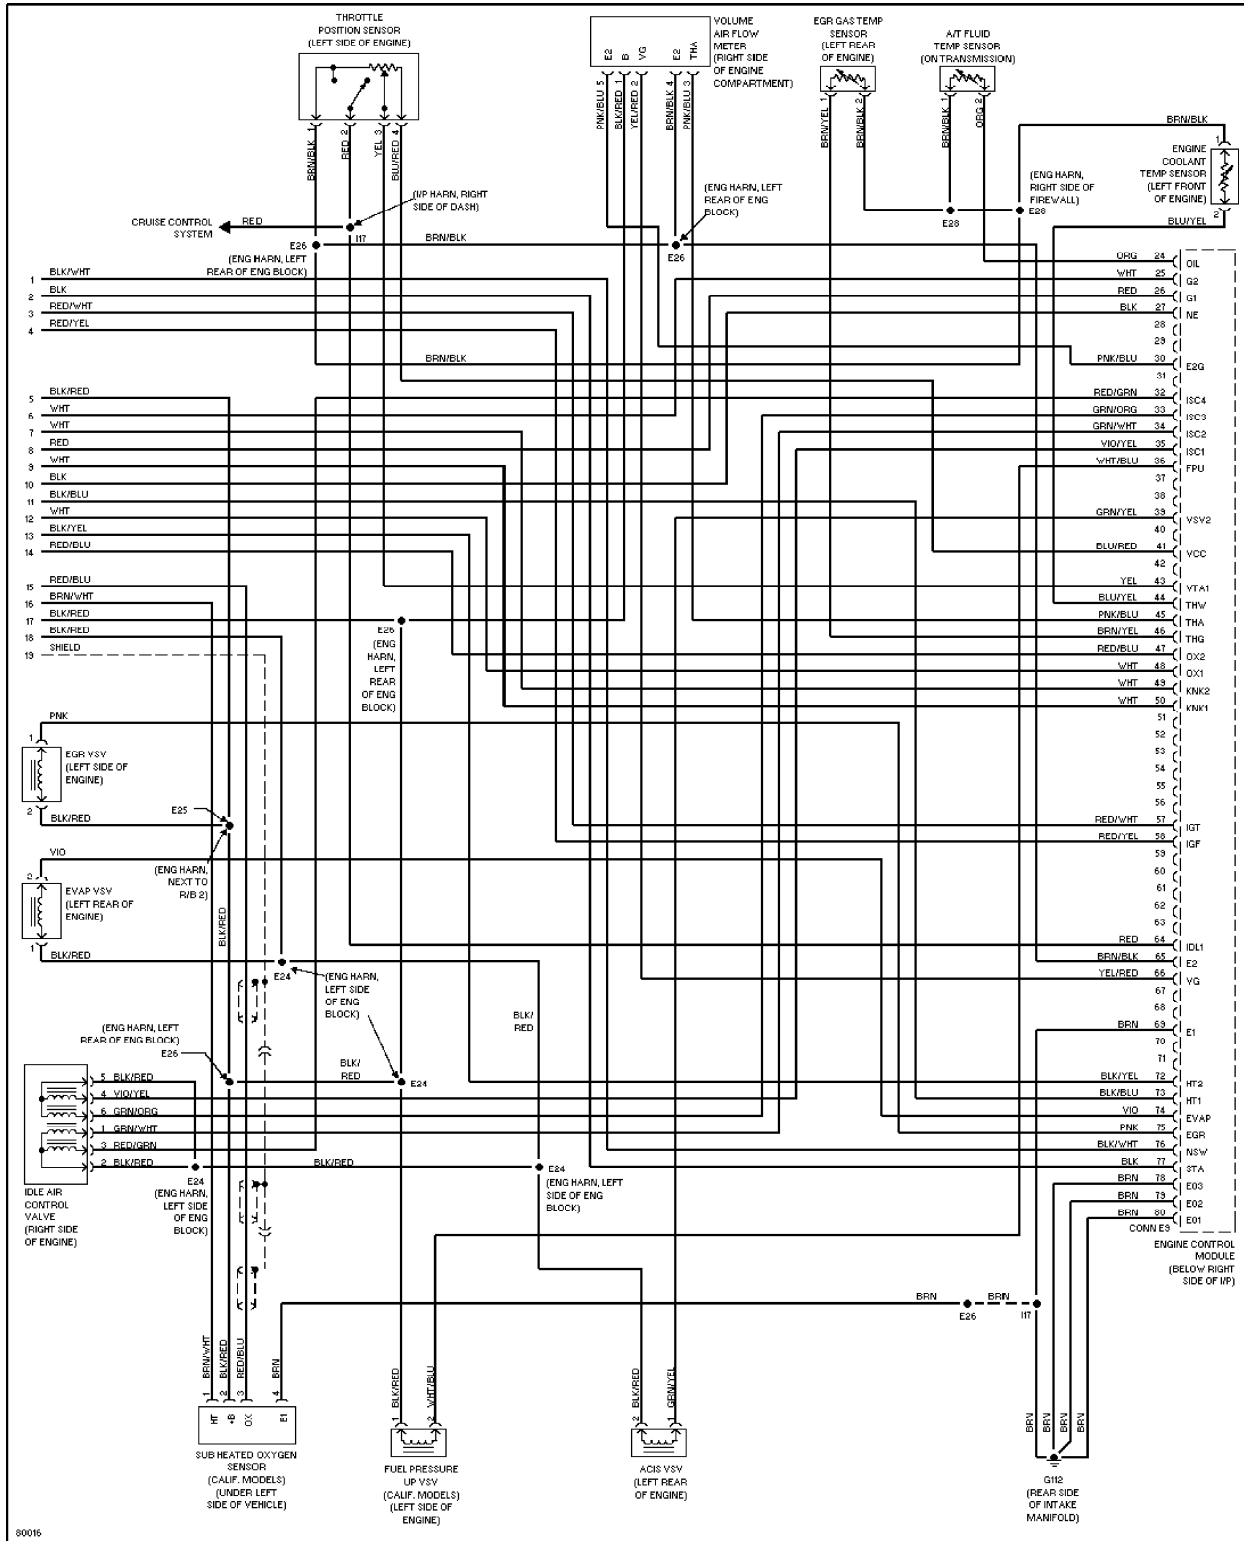

L - WIRING DIAGRAMS

1996 Toyota Supra

1996 ENGINE PERFORMANCE
Toyota Wiring Diagrams

Supra

* PLEASE READ THIS FIRST *

NOTE: California and Federal applies to installed emission equipment, which may be verified by underhood emission decal. California emissions may be available in other states. References to California models applies to California emission vehicles.

WIRING DIAGRAMS

Fig. 1: Wiring Diagram (Non-Turbo - 1 Of 4)

Fig. 2: Wiring Diagram (Non-Turbo - 2 Of 4)

Fig. 3: Wiring Diagram (Non-Turbo - 3 Of 4)

Fig. 4: Wiring Diagram (Non-Turbo - 4 Of 4)

Fig. 5: Wiring Diagram (Turbo - 1 Of 4)

Fig. 6: Wiring Diagram (Turbo - 2 Of 4)

Fig. 7: Wiring Diagram (Turbo - 3 Of 4)