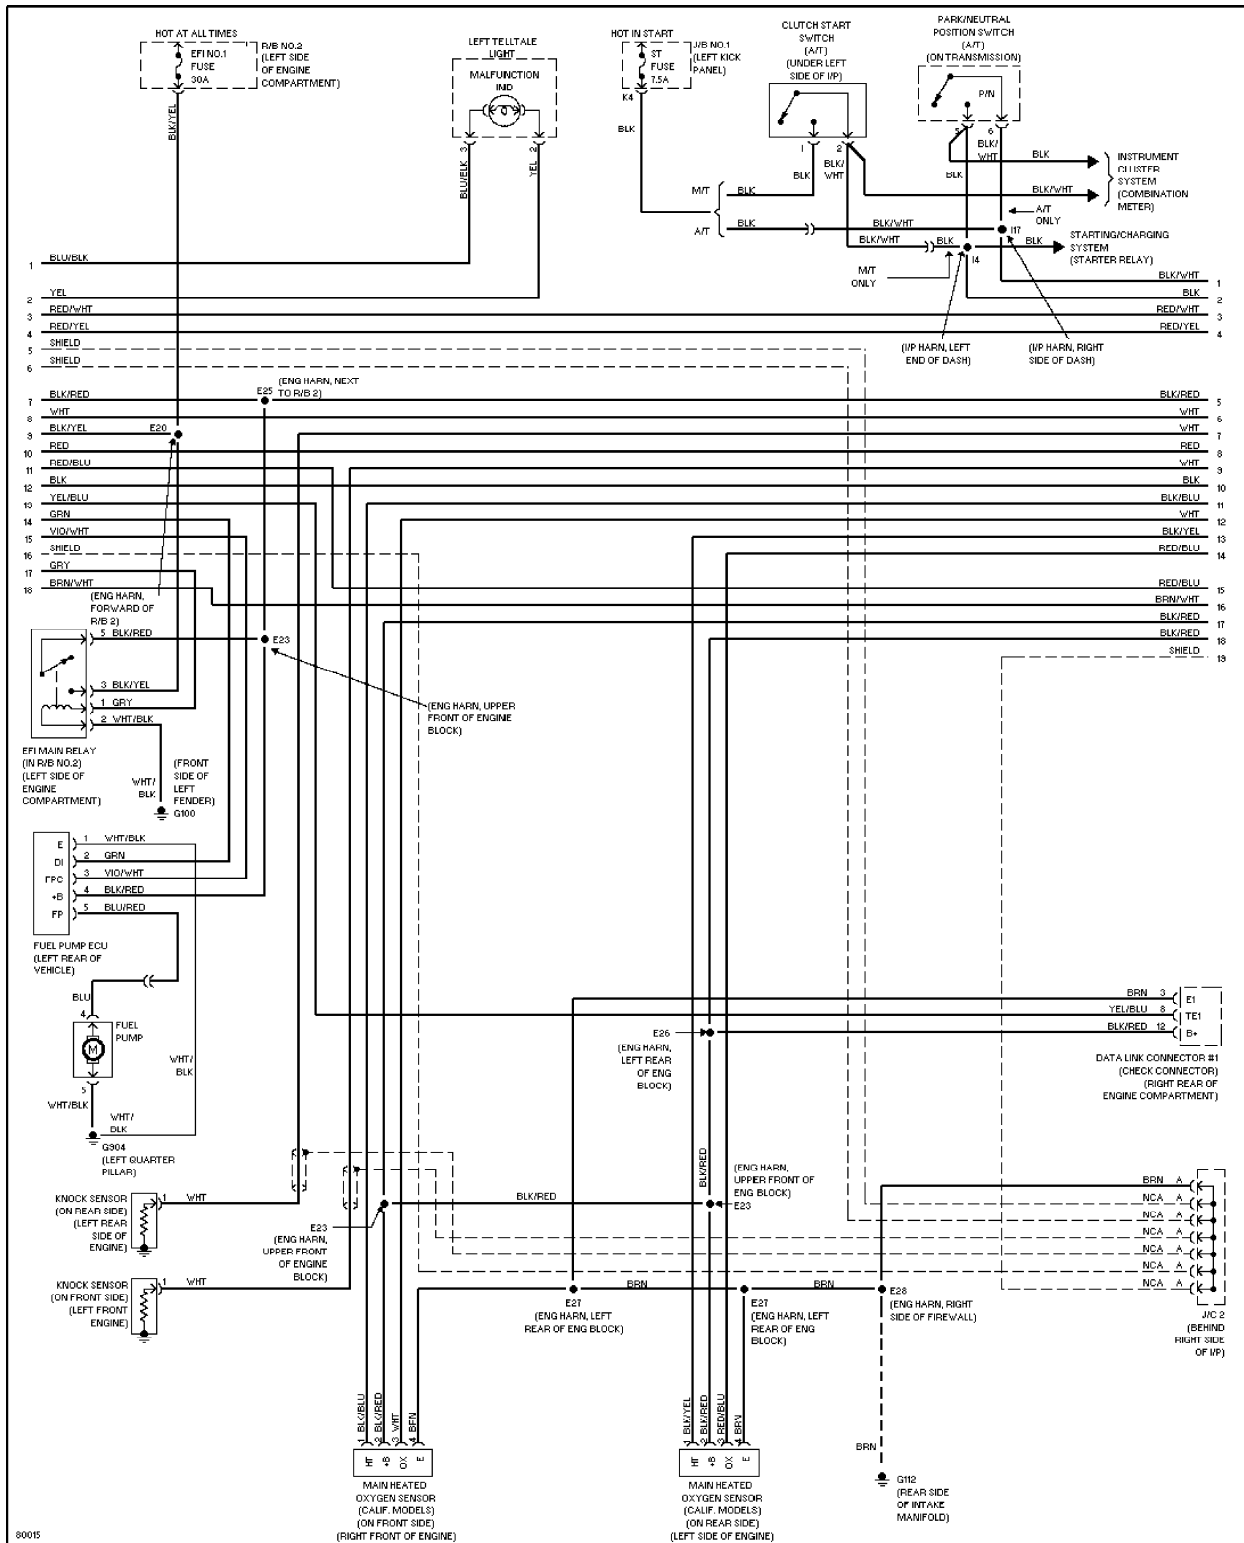

L - WIRING DIAGRAMS

1996 Toyota Supra

1996 ENGINE PERFORMANCE
Toyota Wiring Diagrams

Supra

* PLEASE READ THIS FIRST *

NOTE: California and Federal applies to installed emission equipment, which may be verified by underhood emission decal. California emissions may be available in other states. References to California models applies to California emission vehicles.

WIRING DIAGRAMS

Fig. 1: Wiring Diagram (Non-Turbo - 1 Of 4)

Fig. 2: Wiring Diagram (Non-Turbo - 2 Of 4)

Fig. 3: Wiring Diagram (Non-Turbo - 3 Of 4)

Fig. 4: Wiring Diagram (Non-Turbo - 4 Of 4)

Fig. 5: Wiring Diagram (Turbo - 1 Of 4)

Fig. 6: Wiring Diagram (Turbo - 2 Of 4)

Fig. 7: Wiring Diagram (Turbo - 3 Of 4)