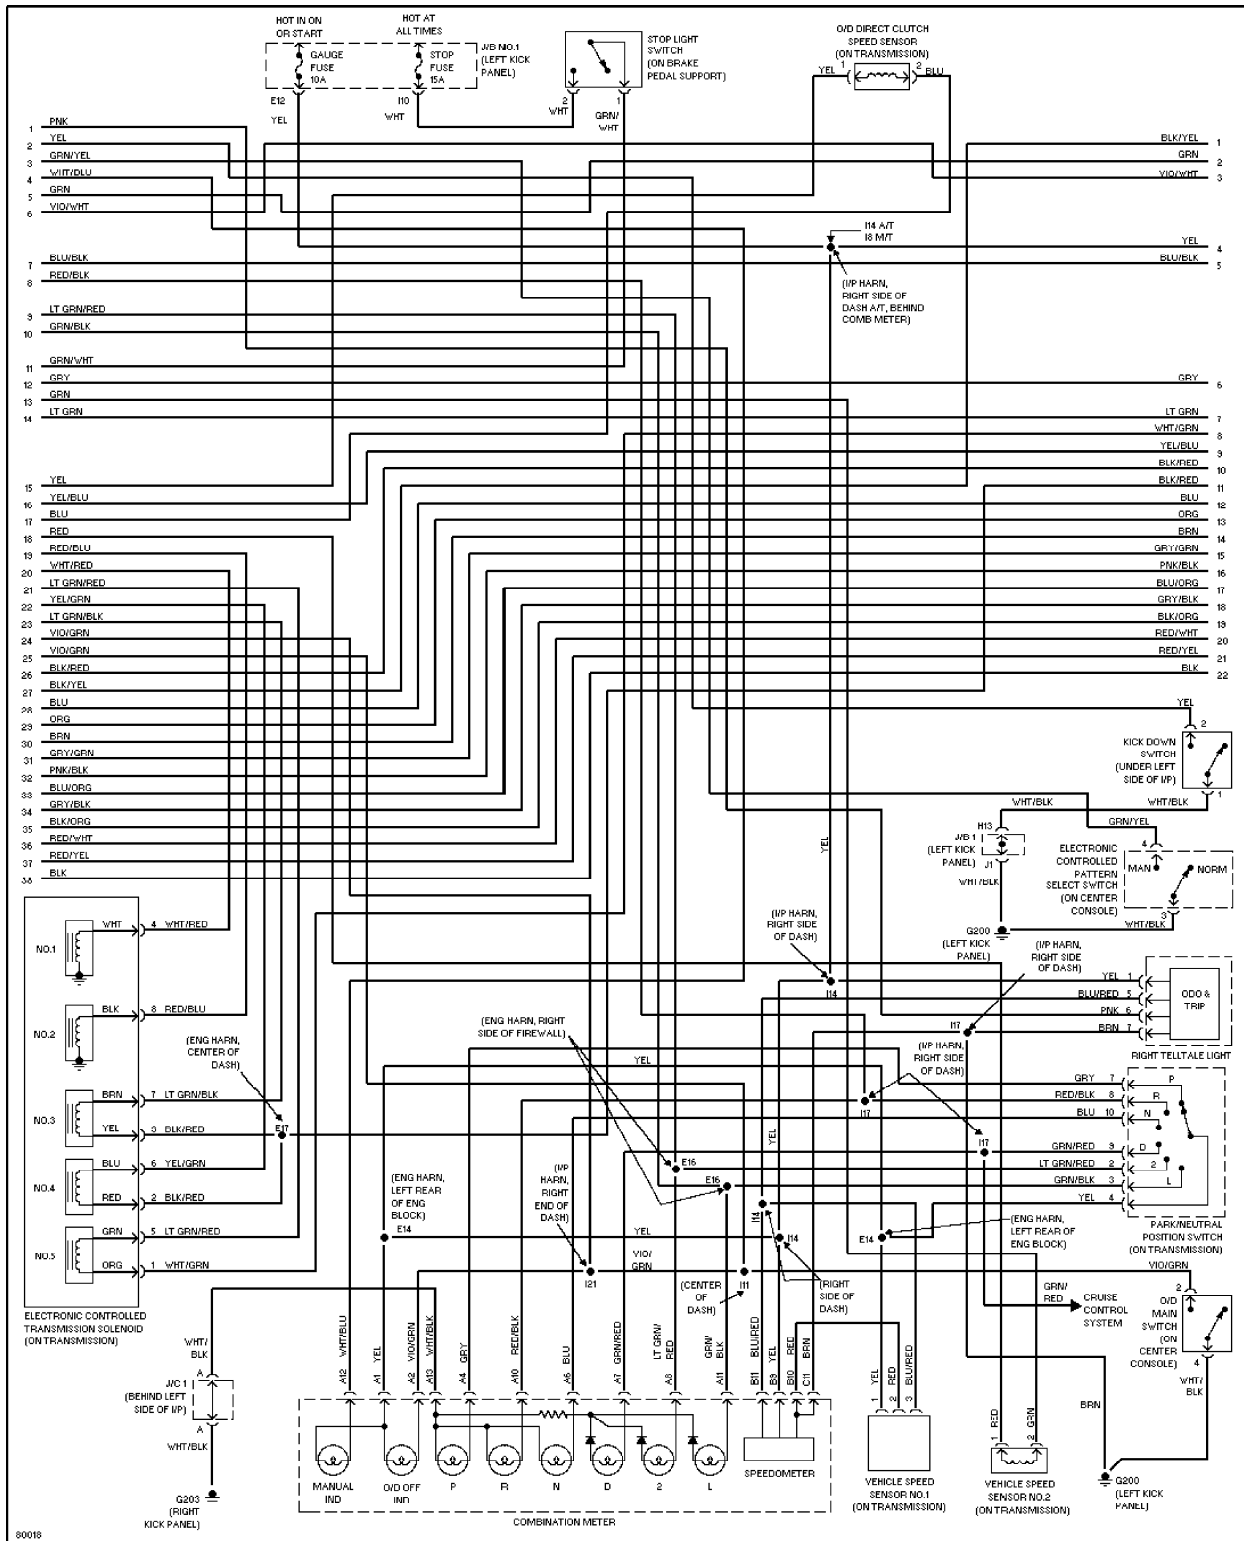

L - WIRING DIAGRAMS

1996 Toyota Supra

1996 ENGINE PERFORMANCE
Toyota Wiring Diagrams

Supra

* PLEASE READ THIS FIRST *

NOTE: California and Federal applies to installed emission equipment, which may be verified by underhood emission decal. California emissions may be available in other states. References to California models applies to California emission vehicles.

WIRING DIAGRAMS

Fig. 1: Wiring Diagram (Non-Turbo - 1 Of 4)

Fig. 2: Wiring Diagram (Non-Turbo - 2 Of 4)

Fig. 3: Wiring Diagram (Non-Turbo - 3 Of 4)

Fig. 4: Wiring Diagram (Non-Turbo - 4 Of 4)

Fig. 5: Wiring Diagram (Turbo - 1 Of 4)

Fig. 6: Wiring Diagram (Turbo - 2 Of 4)

Fig. 7: Wiring Diagram (Turbo - 3 Of 4)