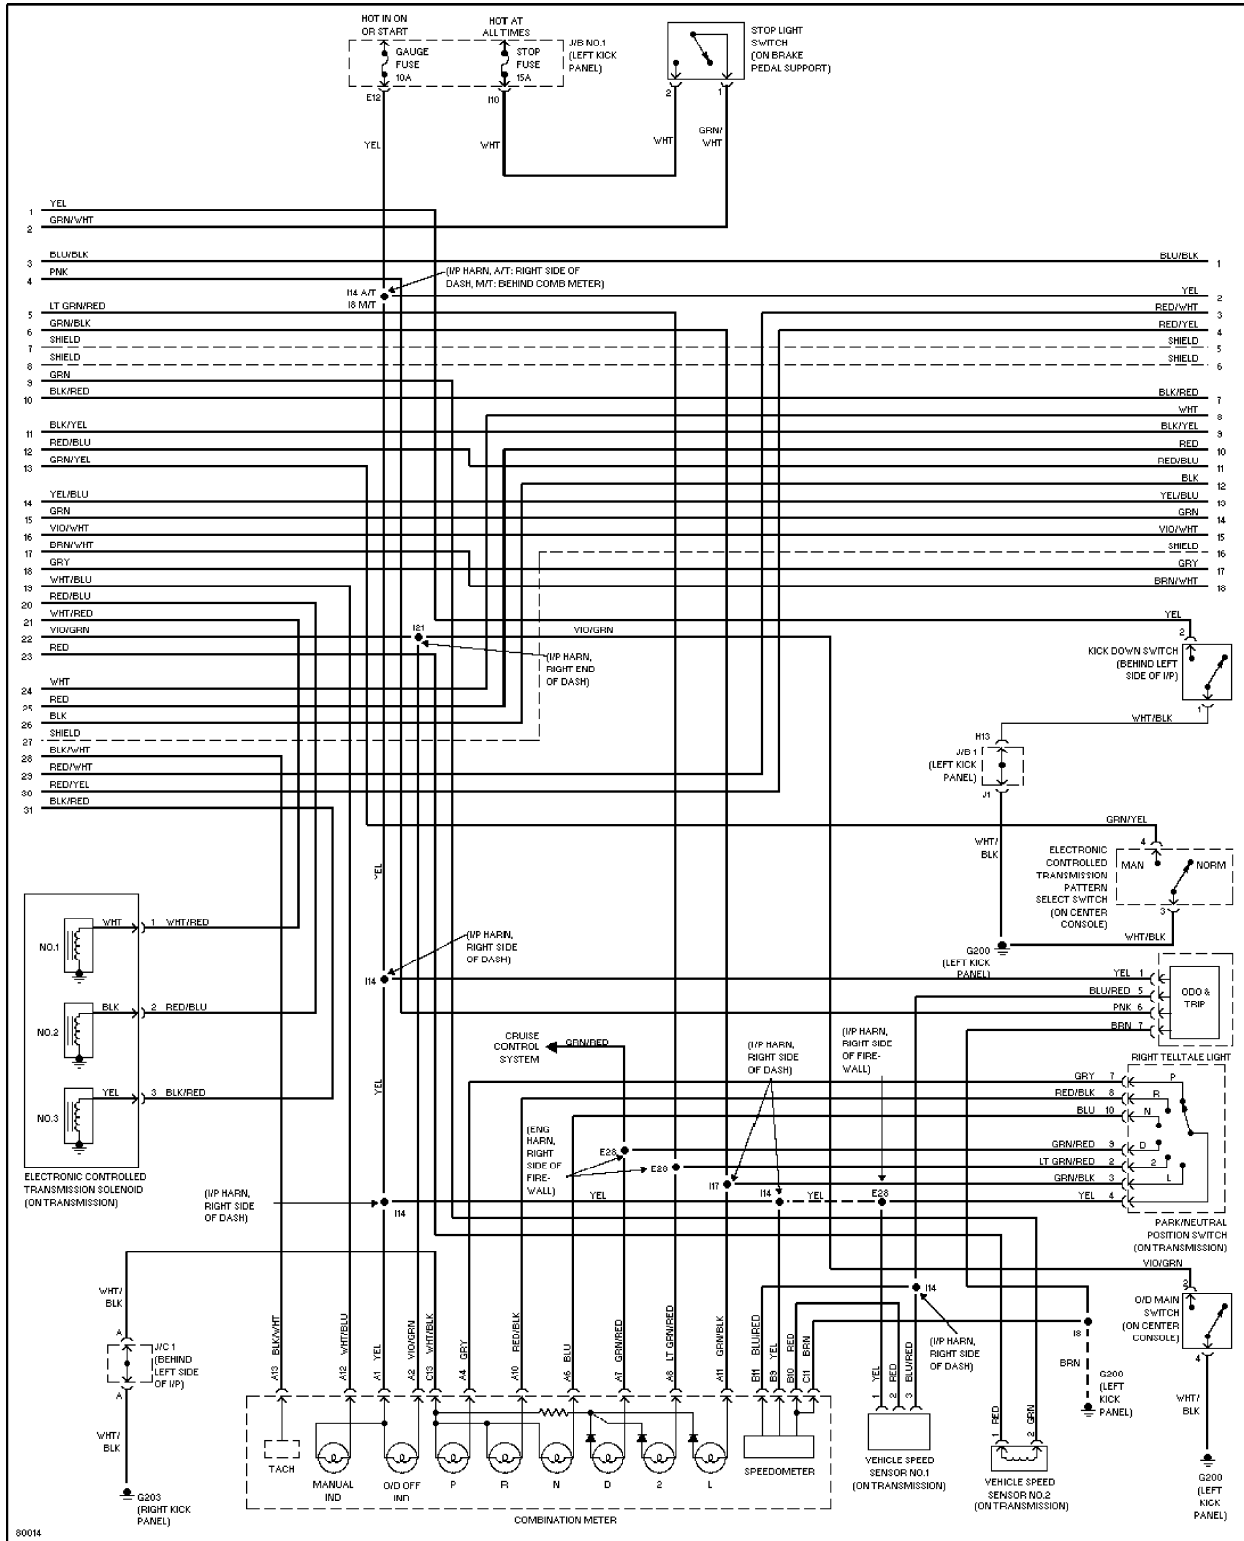

L - WIRING DIAGRAMS

1996 Toyota Supra

1996 ENGINE PERFORMANCE
Toyota Wiring Diagrams

Supra

* PLEASE READ THIS FIRST *

NOTE: California and Federal applies to installed emission equipment, which may be verified by underhood emission decal. California emissions may be available in other states. References to California models applies to California emission vehicles.

WIRING DIAGRAMS

Fig. 1: Wiring Diagram (Non-Turbo - 1 Of 4)

Fig. 2: Wiring Diagram (Non-Turbo - 2 Of 4)

Fig. 3: Wiring Diagram (Non-Turbo - 3 Of 4)

Fig. 4: Wiring Diagram (Non-Turbo - 4 Of 4)

Fig. 5: Wiring Diagram (Turbo - 1 Of 4)

Fig. 6: Wiring Diagram (Turbo - 2 Of 4)

Fig. 7: Wiring Diagram (Turbo - 3 Of 4)