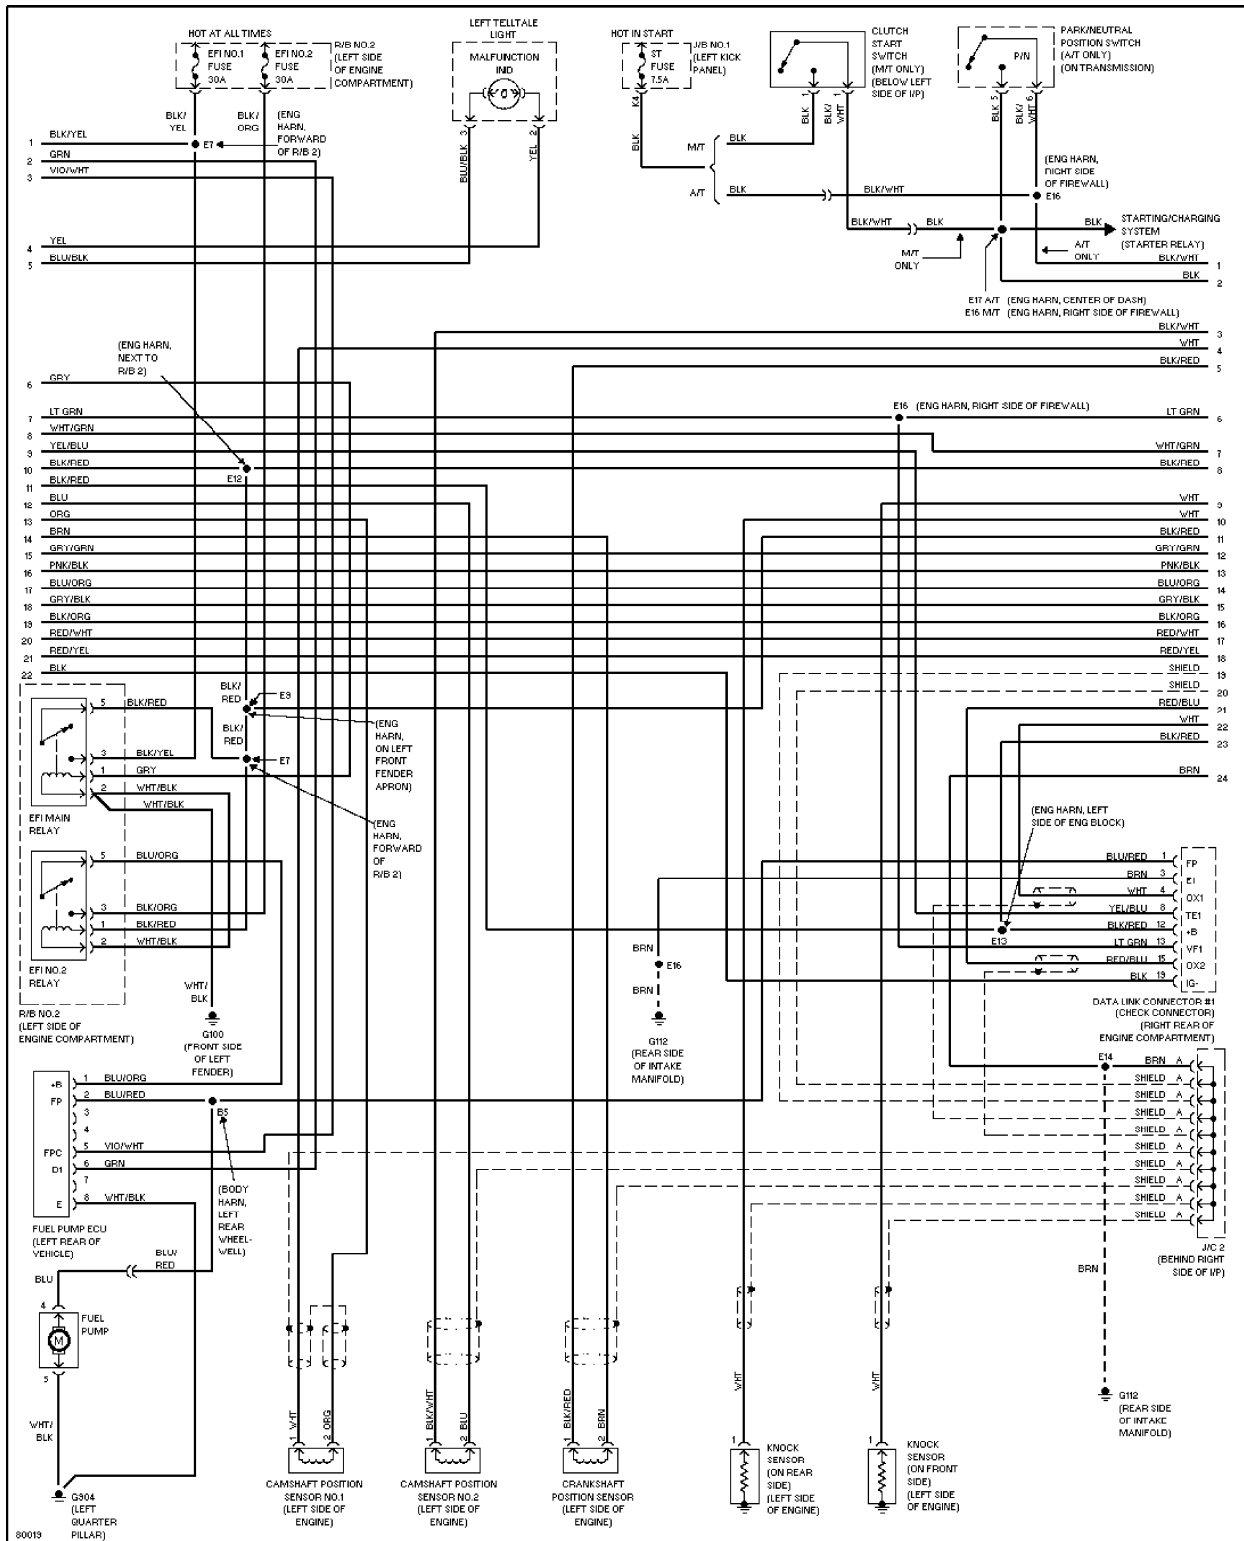

L - WIRING DIAGRAMS

1996 Toyota Supra

1996 ENGINE PERFORMANCE
Toyota Wiring Diagrams

Supra

* PLEASE READ THIS FIRST *

NOTE: California and Federal applies to installed emission equipment, which may be verified by underhood emission decal. California emissions may be available in other states. References to California models applies to California emission vehicles.

WIRING DIAGRAMS

Fig. 1: Wiring Diagram (Non-Turbo - 1 Of 4)

Fig. 2: Wiring Diagram (Non-Turbo - 2 Of 4)

Fig. 3: Wiring Diagram (Non-Turbo - 3 Of 4)

Fig. 4: Wiring Diagram (Non-Turbo - 4 Of 4)

Fig. 5: Wiring Diagram (Turbo - 1 Of 4)

Fig. 6: Wiring Diagram (Turbo - 2 Of 4)

Fig. 7: Wiring Diagram (Turbo - 3 Of 4)