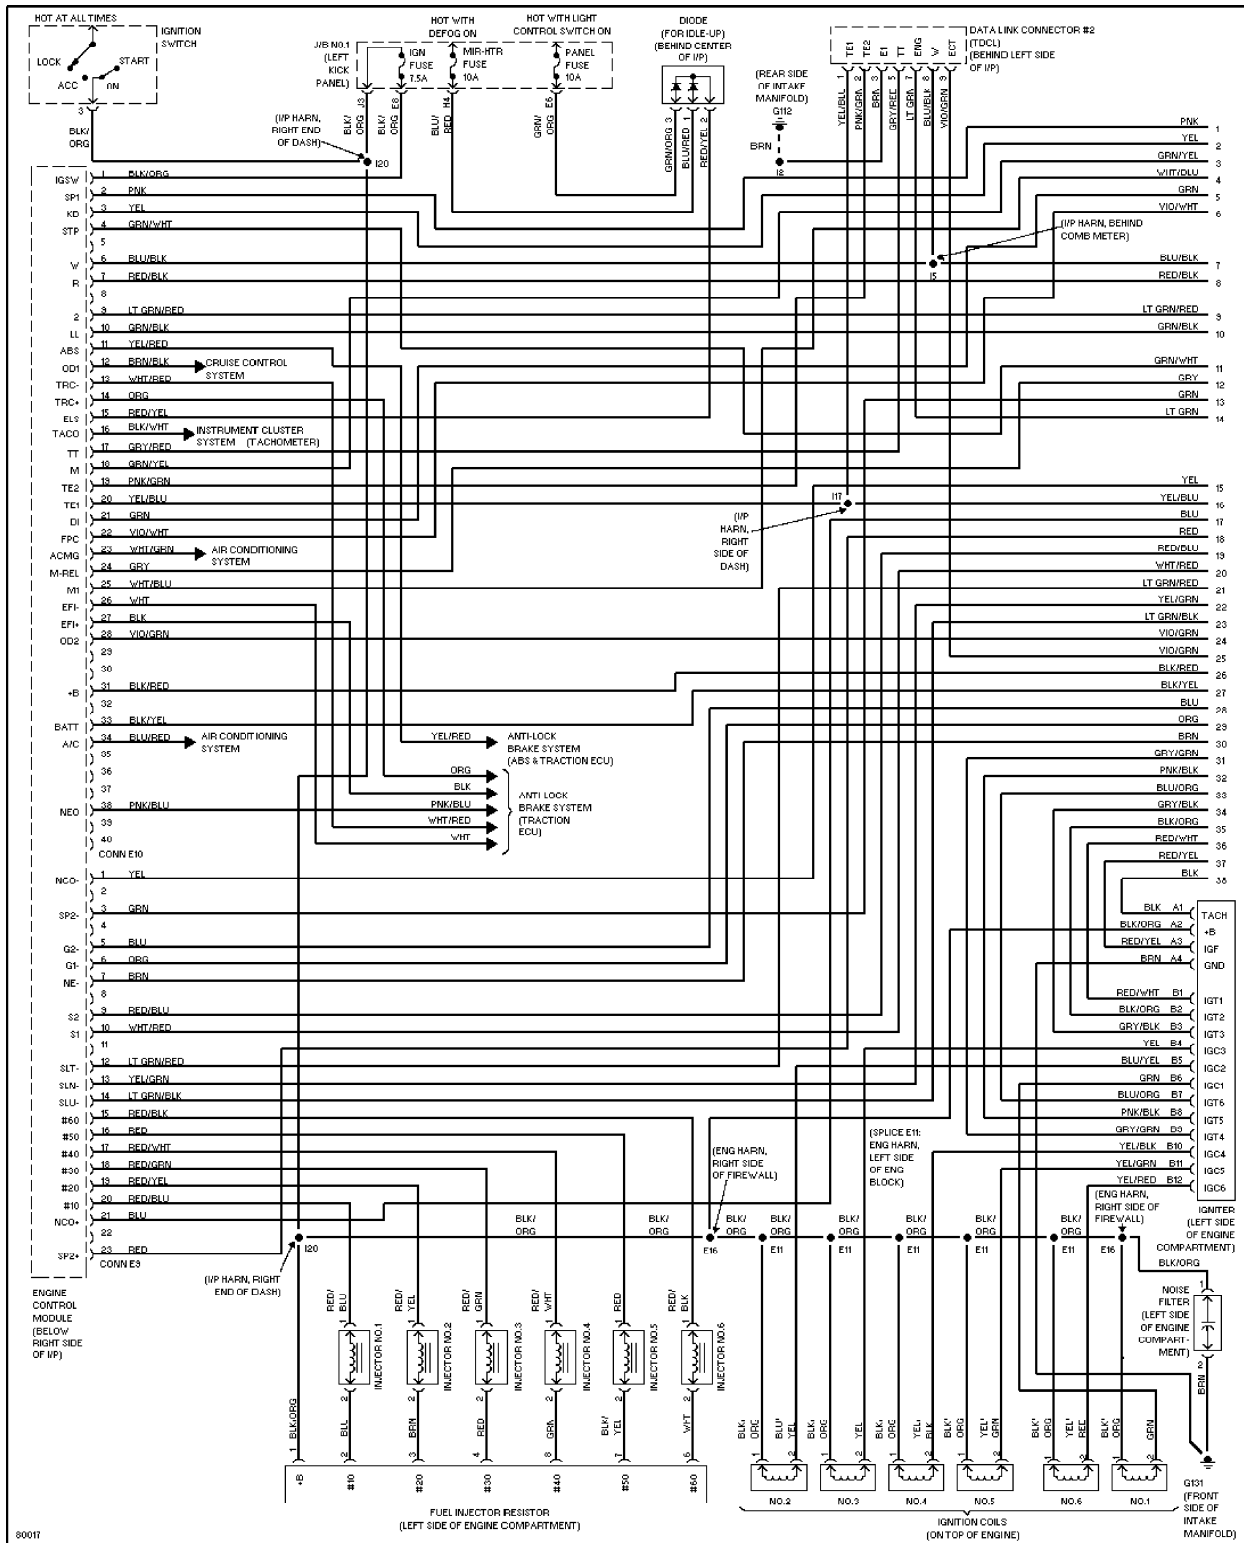

L - WIRING DIAGRAMS

1996 Toyota Supra

1996 ENGINE PERFORMANCE
Toyota Wiring Diagrams

Supra

* PLEASE READ THIS FIRST *

NOTE: California and Federal applies to installed emission equipment, which may be verified by underhood emission decal. California emissions may be available in other states. References to California models applies to California emission vehicles.

WIRING DIAGRAMS

Fig. 1: Wiring Diagram (Non-Turbo - 1 Of 4)

Fig. 2: Wiring Diagram (Non-Turbo - 2 Of 4)

Fig. 3: Wiring Diagram (Non-Turbo - 3 Of 4)

Fig. 4: Wiring Diagram (Non-Turbo - 4 Of 4)

Fig. 5: Wiring Diagram (Turbo - 1 Of 4)

Fig. 6: Wiring Diagram (Turbo - 2 Of 4)

Fig. 7: Wiring Diagram (Turbo - 3 Of 4)